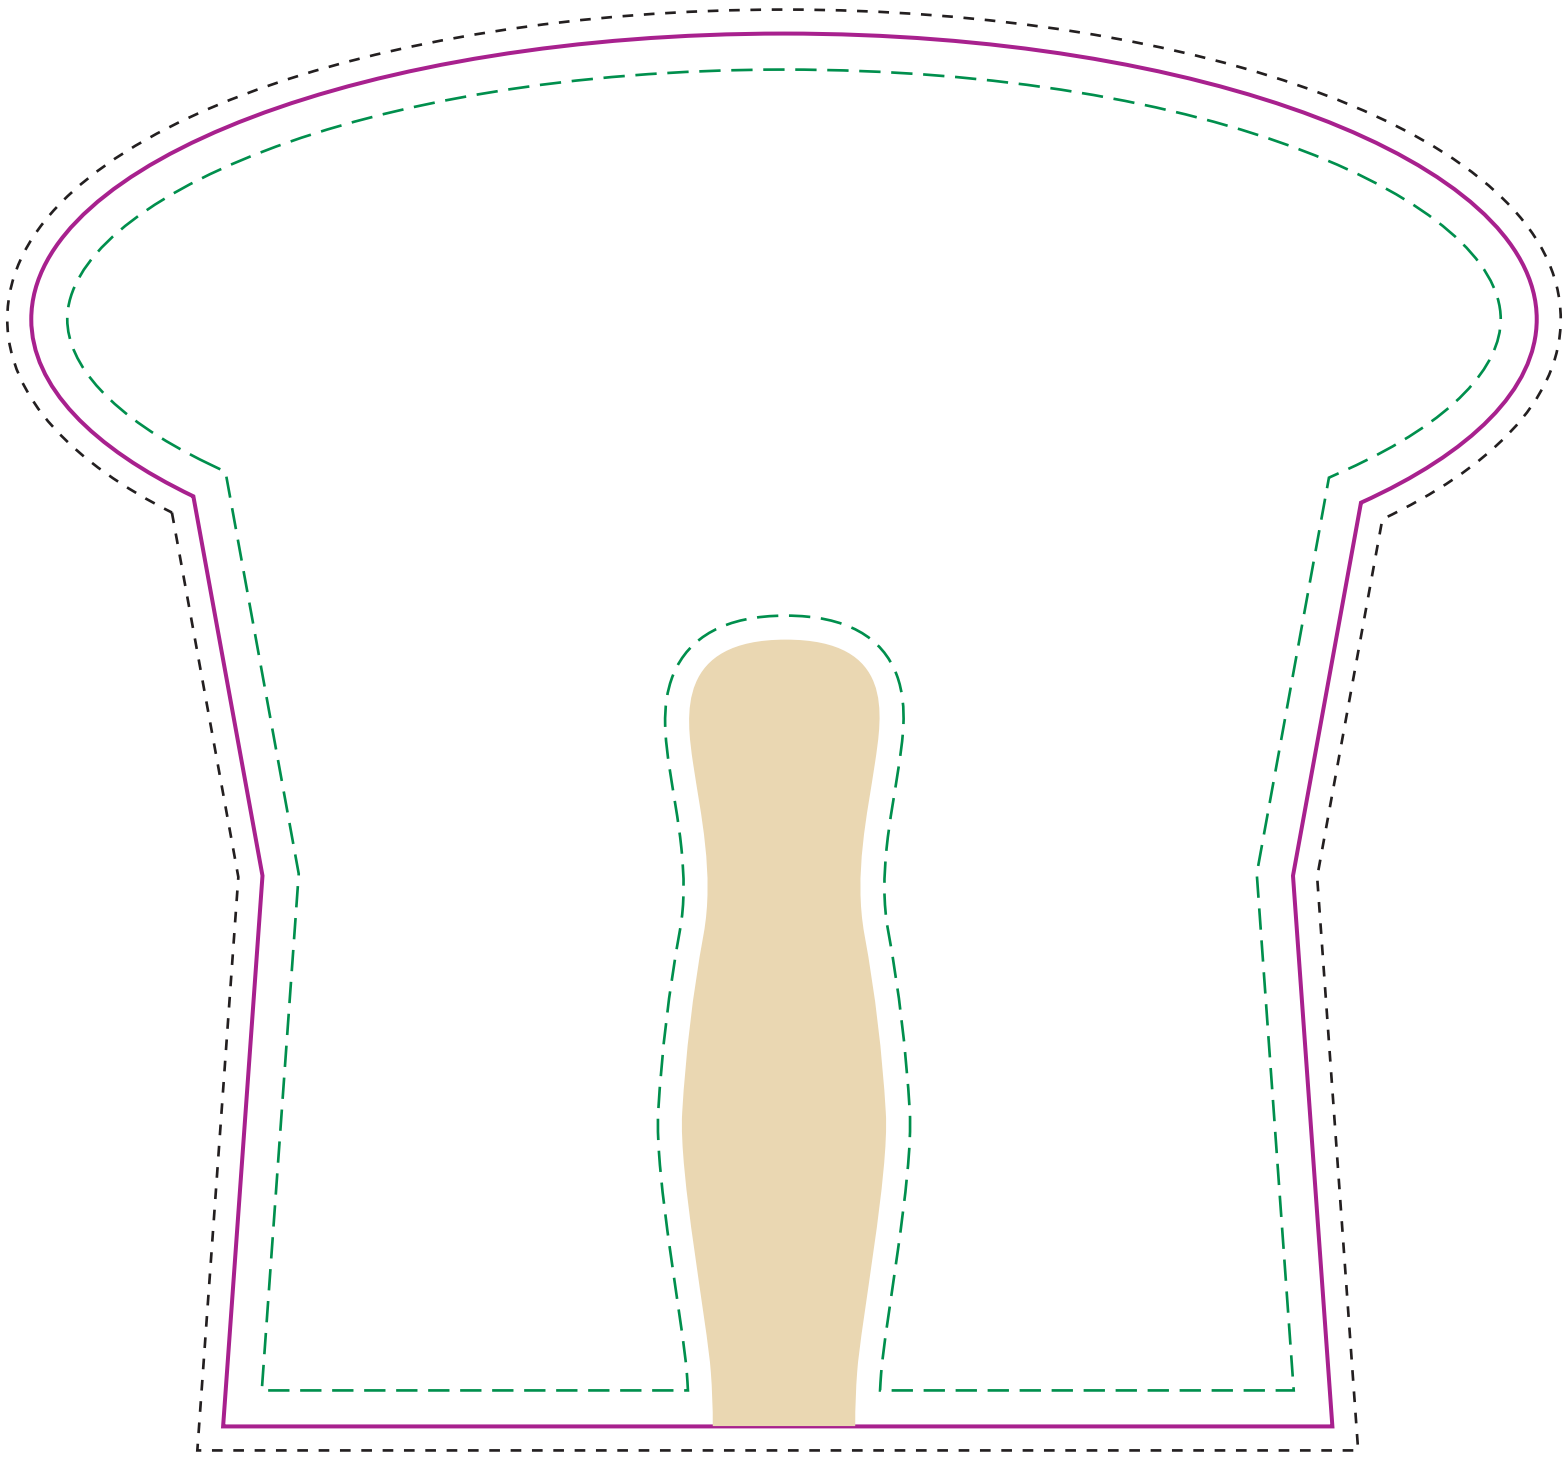

Actual size
Width: 7.875 in.
Height: 7.25 in.

- **Bleed Line** (*1/8" offset from Die Line*)
- **Die Line** (*represents actual cut product*)
- - - - **Live Area** (*3/16" inset from Die Line*)

FRONT

BF-56 Mushroom

*See page 2 for
Layout of Backside.*

Please keep all text and graphics inside the Live Area unless the graphic element is intended to bleed. Borders, if included, should bleed outward from the Live Area. Please model spot colors using the Pantone solid coated Matching System
Please submit all Fonts and Links for output with your Final Composite.

Actual size
Width: 7.875 in.
Height: 7.25 in.

BF-56 Mushroom

- **Bleed Line** (*1/8" offset from Die Line*)
- **Die Line** (*represents actual cut product*)
- - - - **Live Area** (*3/16" inset from Die Line*)