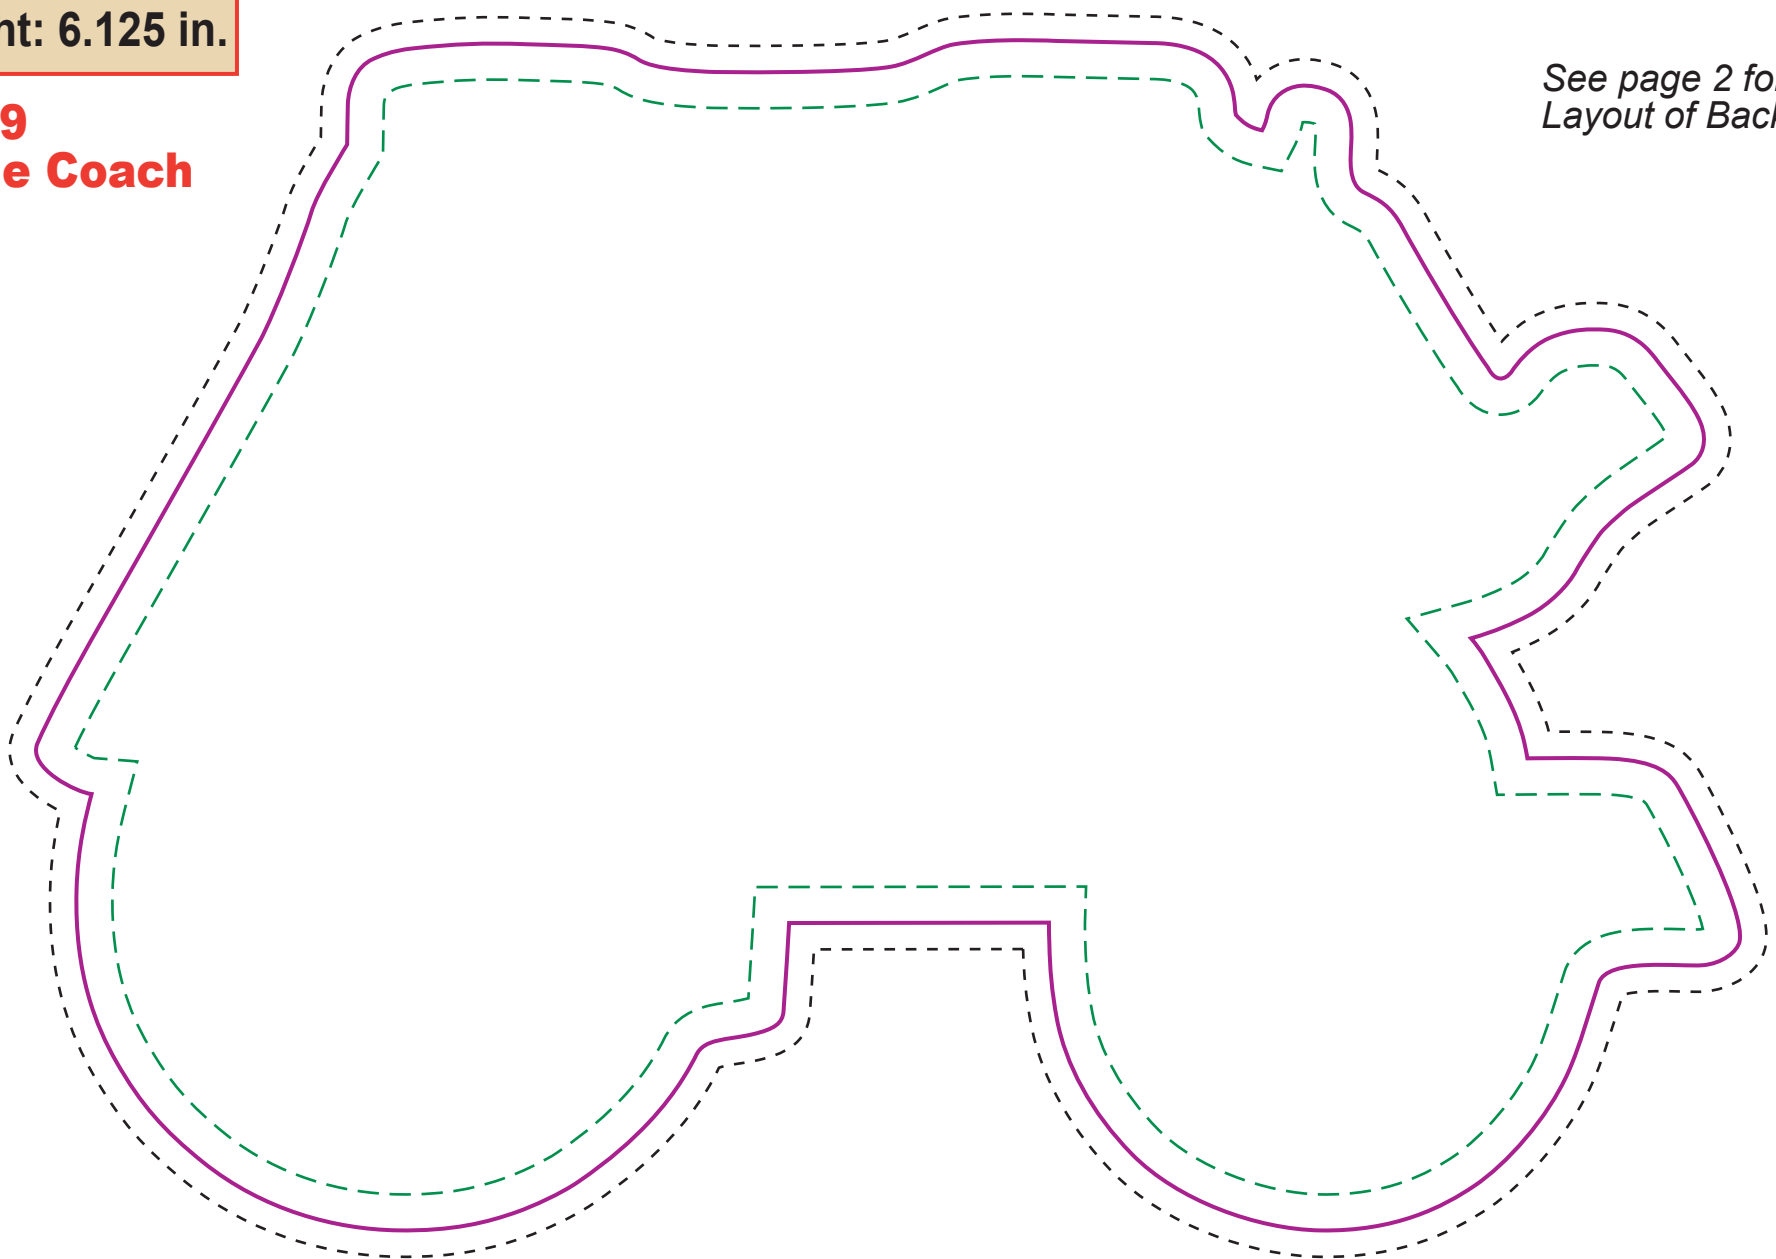

FRONT

Actual size
Width: 8.875 in.
Height: 6.125 in.

BF-79
Stage Coach

- Bleed Line (1/8" offset from Die Line)
- Die Line (represents actual cut product)
- - - - Live Area (3/16" inset from Die Line)

See page 2 for
Layout of Backside.

Please keep all text and graphics inside the Live Area unless the graphic element is intended to bleed. Borders, if included, should bleed outward from the Live Area. Please model spot colors using the Pantone solid coated Matching System
Please submit all Fonts and Links for output with your Final Composite.

BACK

Actual size

Width: 8.875 in.
Height: 6.125 in.

BF-79
Stage Coach

- Bleed Line (1/8" offset from Die Line)
- Die Line (represents actual cut product)
- - - - Live Area (3/16" inset from Die Line)